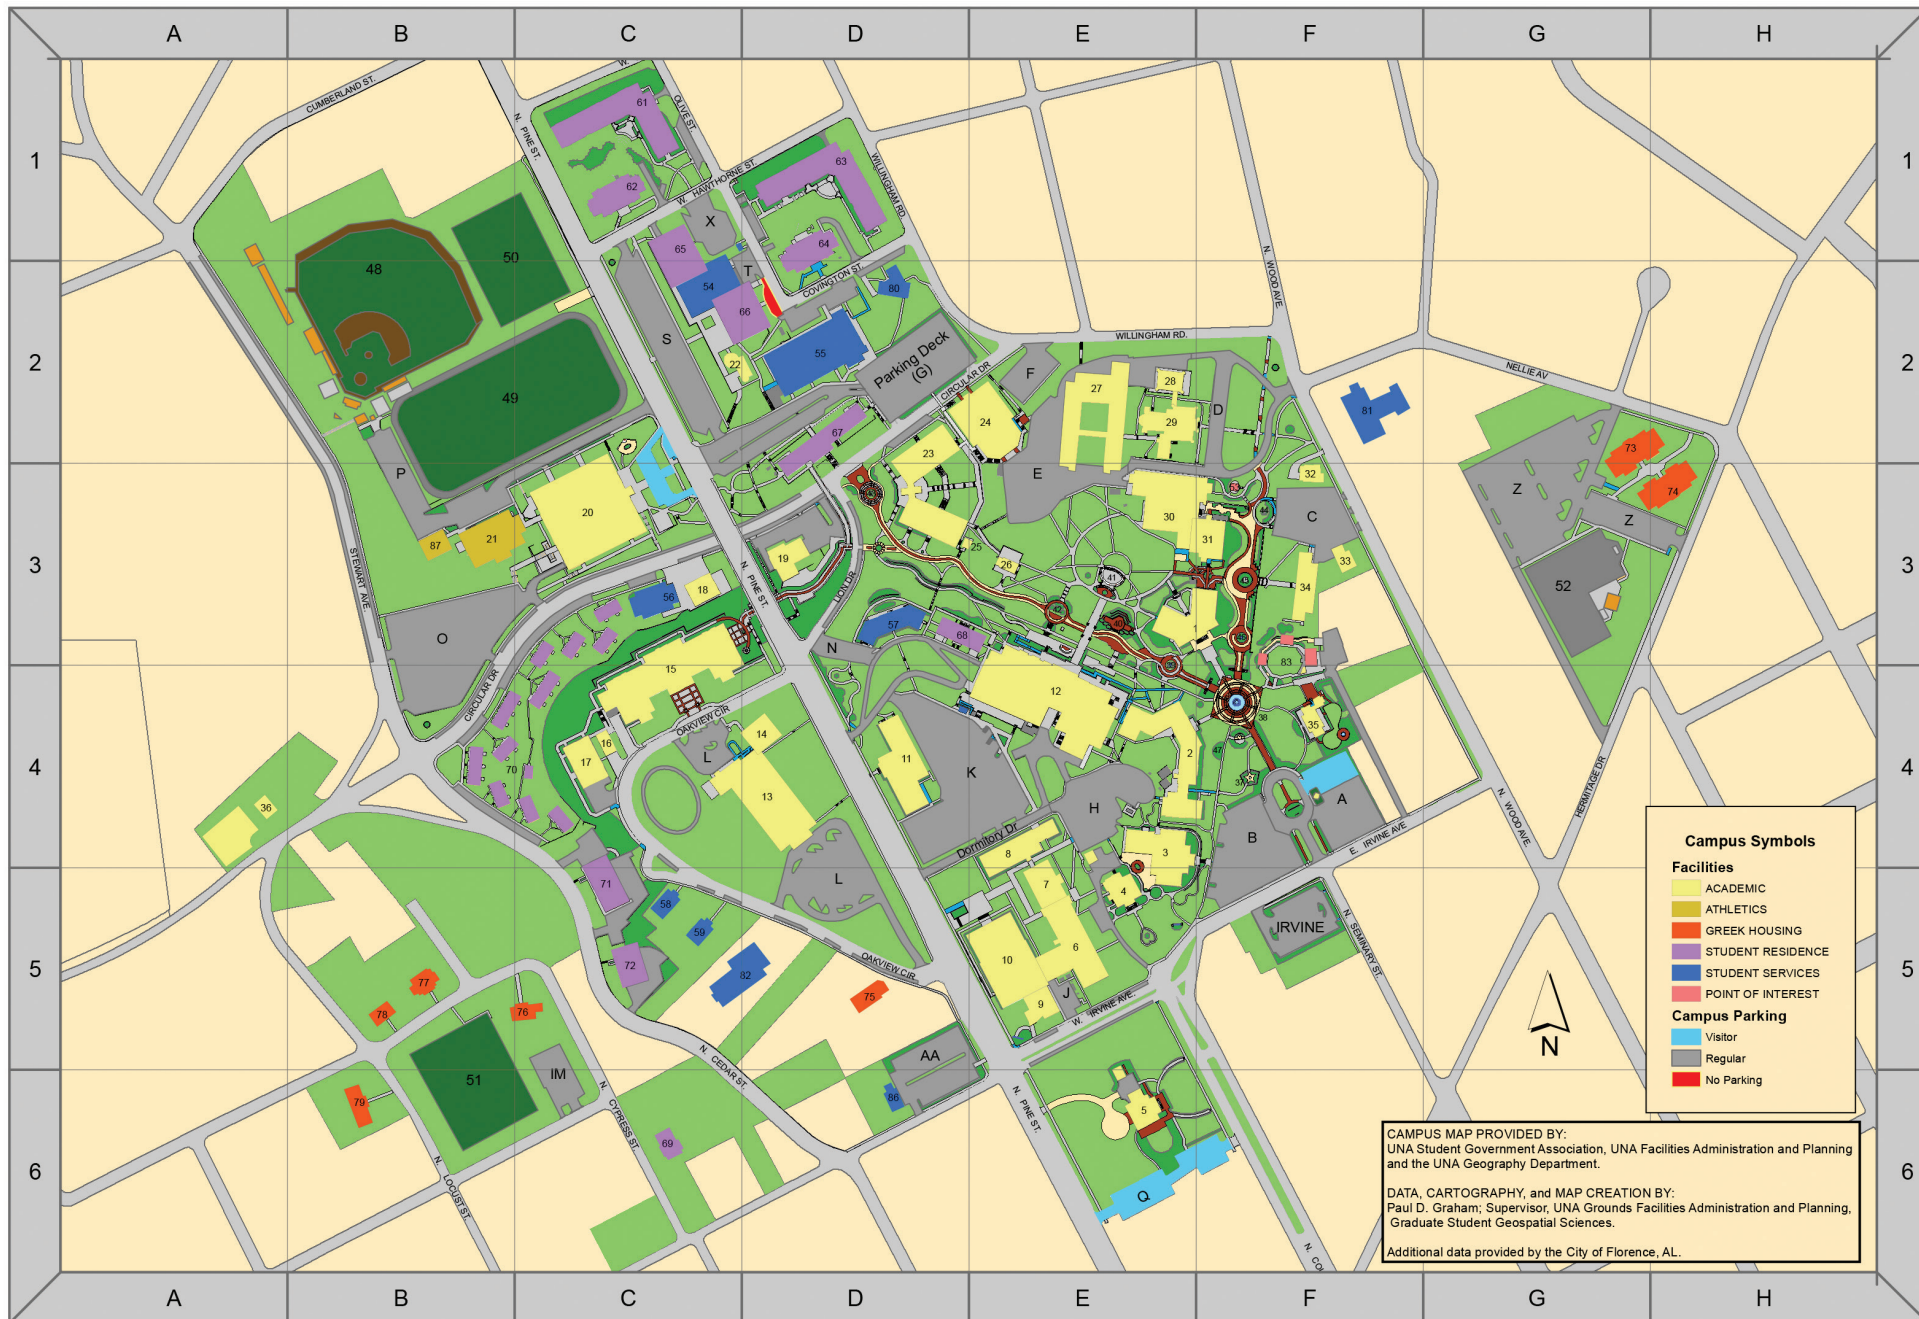

University of NORTH ALABAMA

ACADEMIC & ADMINISTRATION

Art Building [8] (E-4)
Band Field [50] (B-2)
Bibb Graves Hall [1] (F-3)
CDC - Child Development Center [14] (D-4)
Center for Women's Studies [32] (F-3)
Coby Hall [5] (E-6)
Collier Library [30] (E-3)
Communications Building [11] (D-4)
Culinary and Continuing Education [84] (Off Campus)
Facilities Administration and Planning [85] (Off Campus)
Flowers Hall [20] (C-3)
Floyd Hall [23] (D-3)
Floyd Hall Greenhouse [25] (E-3)
George S. Lindsey Theatre [9] (E-5)
Grounds / Environmental Services [36] (A-4)
Guillot University Center [12] (E-4)
Information Technology [31] (F-3)
Keller Hall/Raburn Wing [2] (E-4)
Kilby School [13] (D-4)
Leo's Stone Lodge [26] (E-3)
Mathematics Building [27] (E-2)
Music Building [6] (E-5)
Norton Auditorium [10] (E-5)
Planetarium/Observatory [22] (C-2)
President's Home [35] (F-4)
Rogers Hall [4] (E-5)
Science and Engineering Building [15] (C-4)
Science Greenhouse [16] (C-4)
Science Mechanical [18] (C-3)
Science Storm Shelter [17] (C-4)
Steam Plant [19] (D-3)

Stevens Hall [24] (E-2)
Student Commons [3] (E-4)
Student Publications [33] (F-3)
University Art Gallery [7] (E-5)
Wesleyan Annex [28] (E-2)
Wesleyan Hall [29] (E-2)
Willingham Hall [34] (F-3)

ATHLETIC FACILITIES

Athletics Weight Room [87] (B-3)
Braly Stadium [53] (Off Campus)
Hal Self Field House [21] (B-3)
Mike D. Lane Baseball Complex [48] (B-2)
Football / Soccer Practice Field [49] (B-2)
Tennis Courts [52] (G-3)